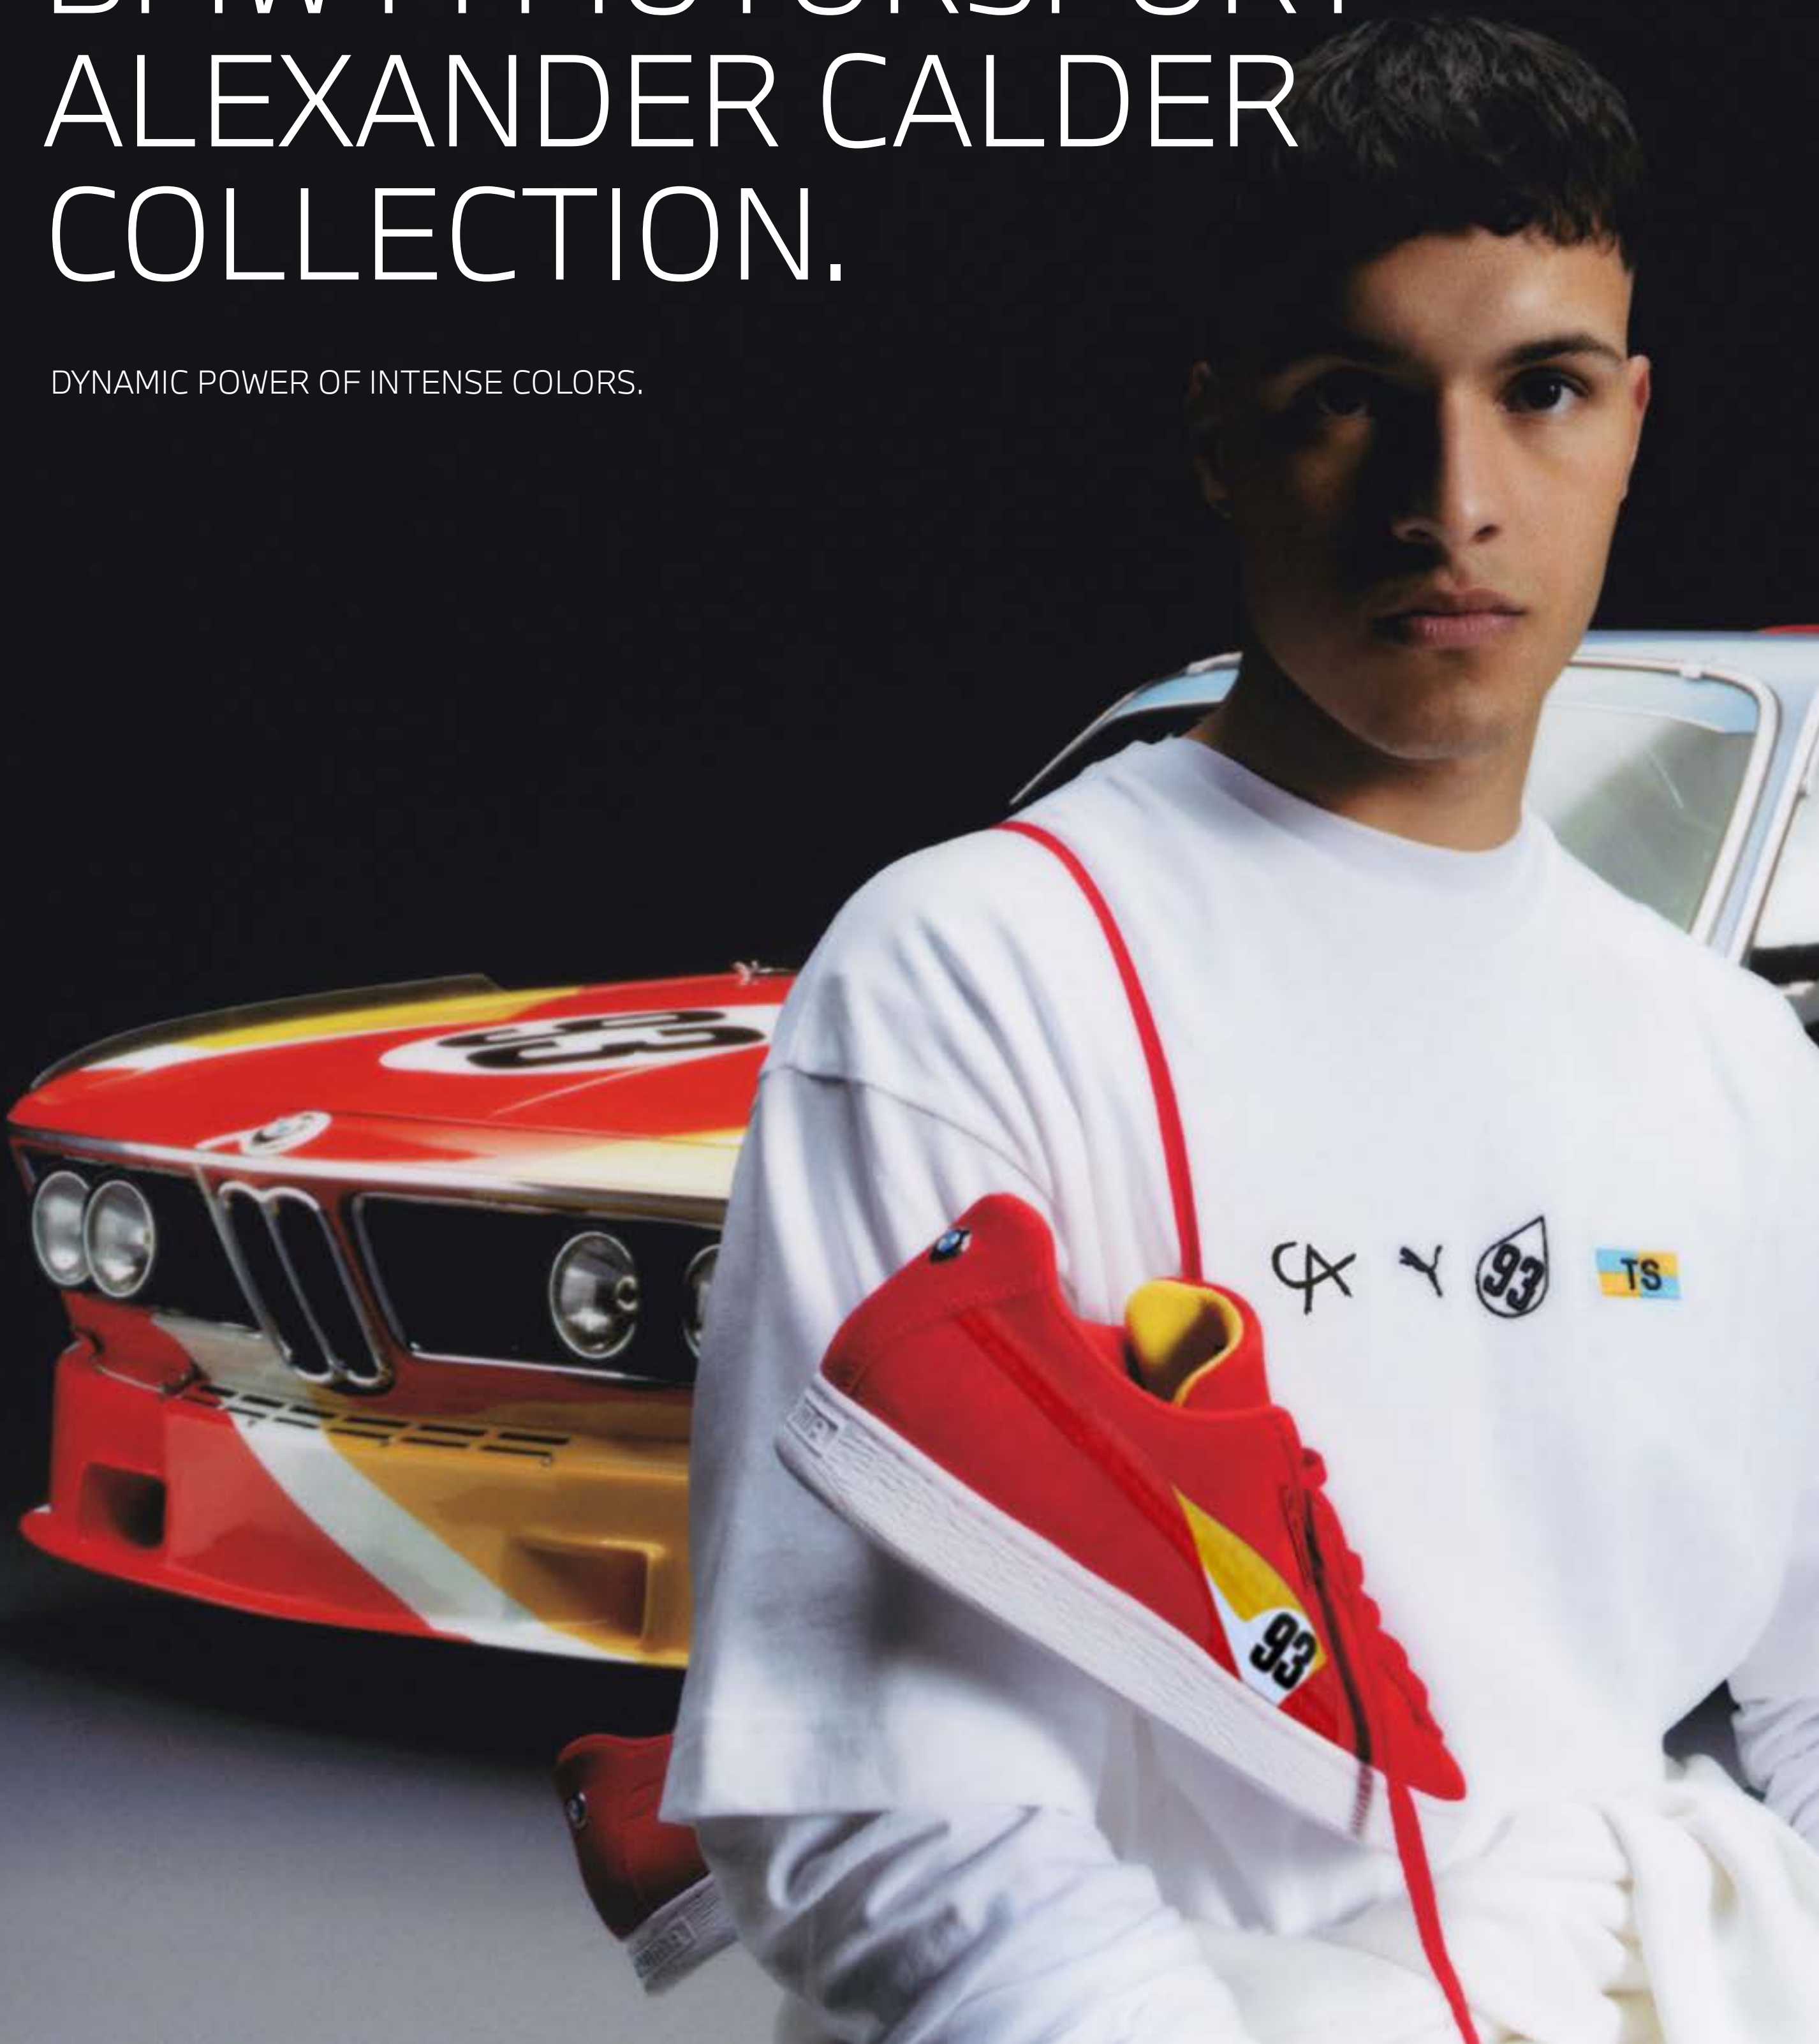

# BMW M MOTORSPORT ALEXANDER CALDER COLLECTION.

P 86 - 88

DYNAMIC POWER OF INTENSE COLORS.

**BMW M MOTORSPORT  
AC 2 TEE MEN**

S-XL White ○  
80145B3FAB6-AB9

**108,900원**

**BMW M MOTORSPORT AC  
SHIRT MEN**