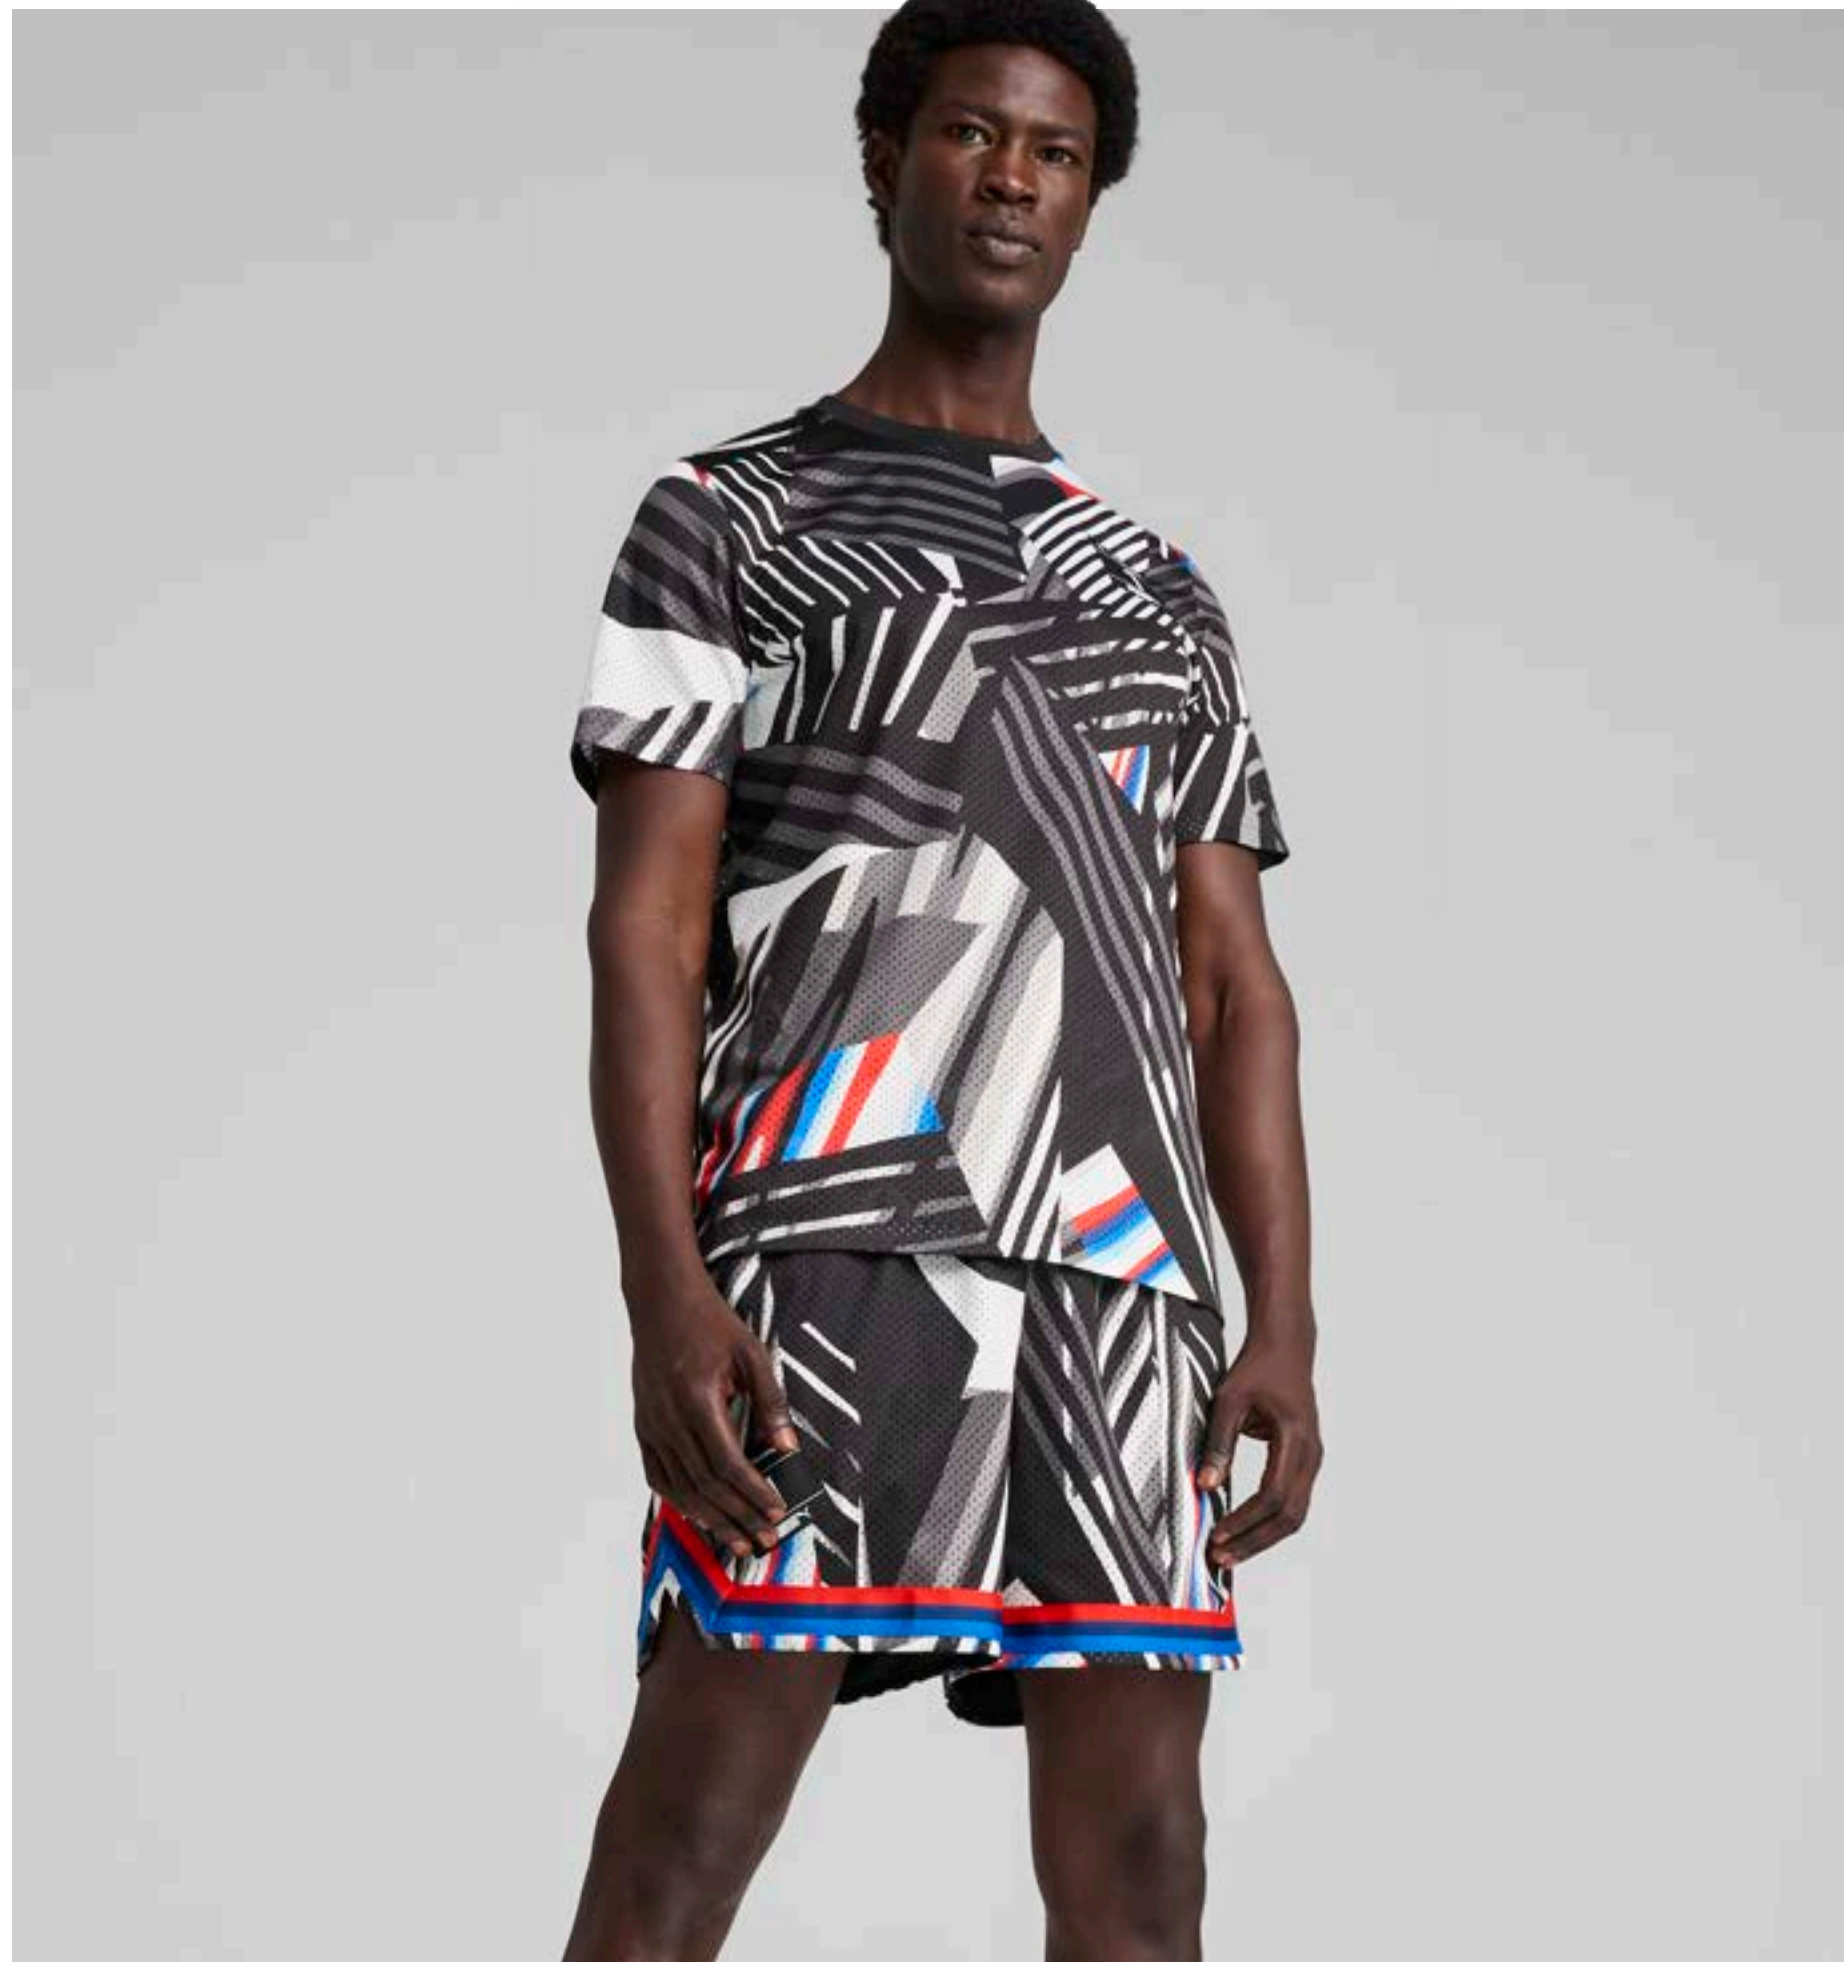

S-XXL Black ●
80145B5D076-080

74,800원

XS-XXL White ○
80145B5D081-086

68,200원

XS-XXL White ○
80145B5D087-092

66,000원

BMW MMS AOP SHORTS

S-XXL Black ●
80145B5D066-070

74,800원

BMW MMS WMN CLASSIC BABY POLO

XS-XL White ○
80145B5D0B4-0B8

82,500원