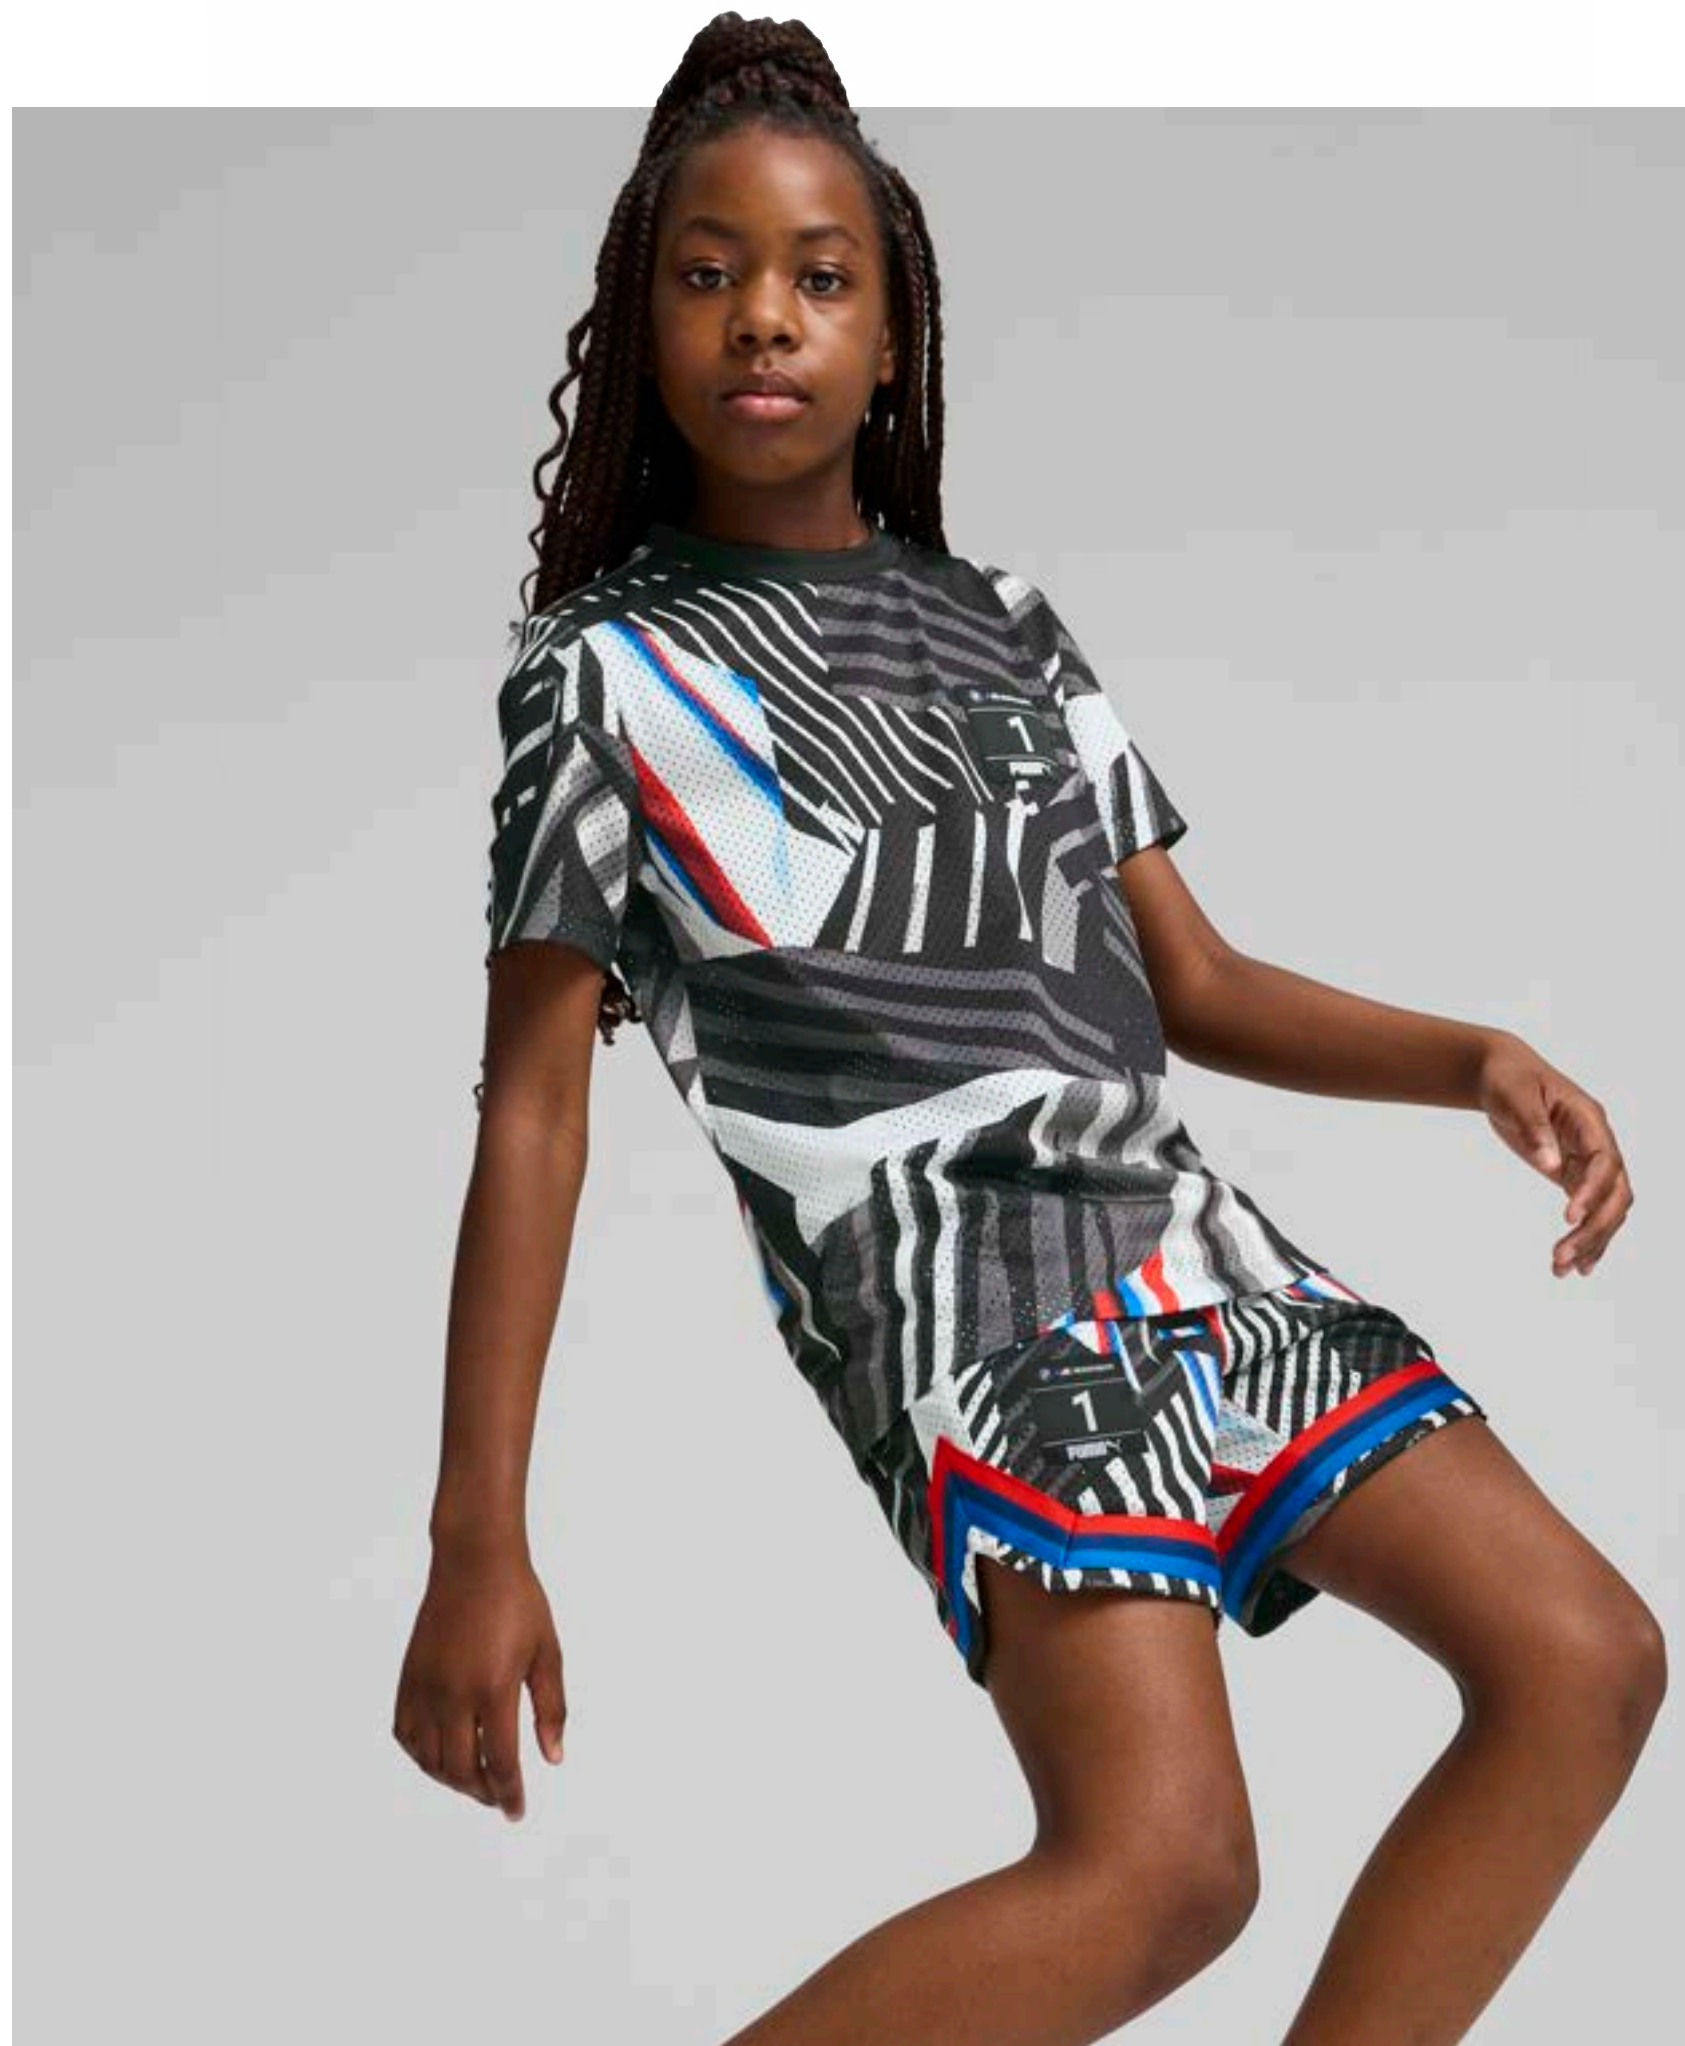

KIDS

BMW MMS KIDS AOP TEE

128, 140, 152 Black Aop ●
80145B5D0C9-0D1

55,000원

BMW MMS WMN GRAPHIC TEE

XS-XL Black ●
80145B5D0B9-0C3

55,000원

BMW MMS WMN ESS+ WOVEN SHORTS

XS-XL Black ●
80145B5D0C4-0C8

68,200원

KIDS

BMW MMS KIDS AOP SHORTS

128, 140, 152 Black Aop ●
80145B5D0D2-0D4

61,600원